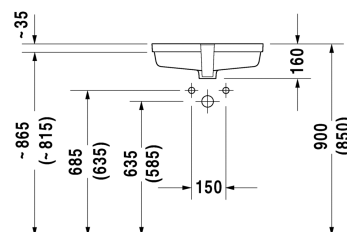

**Vero Vanity basin # 0330480000**

| &lt; 485 mm &gt; |

Vanity basin	Dimension	Weight	Order number
undercounter basin, with overflow, without tap platform, fixings for installation in wooden consoles included, 485 mm			
<b>Colors</b>			
00 White Alpin			
<b>Variant</b>			
☒	485 x 315 mm	8.200 kilogram	0330480000
<b>Infobox</b>			
Measurements of undercounter models represent interior measurements			
Sanitary ceramics with the special WonderGliss surface finish will remain clean and attractive-looking for a long time to come. When ordering WonderGliss please add a "1" as eleventh digit to the model number.			
<b>Accessory</b>			
Push-open waste for washbasins with overflow		0.400 kilogram	005052
Design Siphon		1.500 kilogram	005036
Fixing for stone countertops, (with the exception of # 046651)		0.200 kilogram	005028

All drawings contain the necessary measurements which are subject to standard tolerances. They are stated in mm and are non-binding. Exact measurements, in particular for customised installation scenarios, can only be taken from the finished ceramic piece.