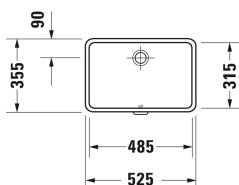

**Vero Vanity basin # 0330480000**

| &lt; 485 mm &gt; |

Vanity basin	Dimension	Weight	Order number
undercounter basin, with overflow, without tap platform, fixings for installation in wooden consoles included, 485 mm			
<b>Colors</b>			
00 White Alpin			
<b>Variant</b>			
☒	485 x 315 mm	8.200 kilogram	0330480000
<b>Infobox</b>			
Measurements of undercounter models represent interior measurements			
Sanitary ceramics with the special WonderGliss surface finish will remain clean and attractive-looking for a long time to come. When ordering WonderGliss please add a "1" as eleventh digit to the model number.			
<b>Accessory</b>			
Push-open waste for washbasins with overflow		0.400 kilogram	005052
Design Siphon		1.500 kilogram	005036
Fixing for stone countertops, (with the exception of # 046651)		0.200 kilogram	005028

All drawings contain the necessary measurements which are subject to standard tolerances. They are stated in mm and are non-binding. Exact measurements, in particular for customised installation scenarios, can only be taken from the finished ceramic piece.